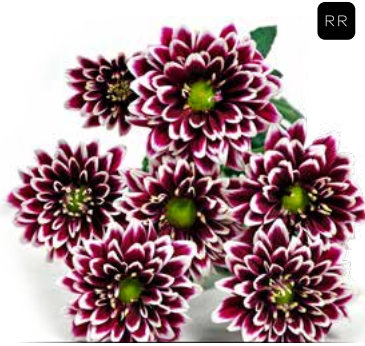

RR

Amethyst Dark®

1	80	8	

RR

Ballerina's®

1	70	7.5	

RR

Ballerina's Dark®